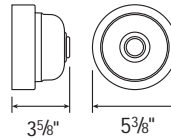

Material:
Arm is aluminum, Schedule 40, 3/4" ips. All parts are durable 356 cast aluminum. All mounting hardware provided shall be stainless steel or zinc plated steel and may not match finish.

Fixture Mounting:
Arm is threaded to attach to 3/4" fixture hub.

Modifications:
Consult factory for custom or modified arms.

E12

37 3/8" x 2"

Weight: 2.0 lbs

ACCESSORIES

CBC
Cast Back Plate Cover
(Spun Aluminum)

SC
Scroll

SQ
Square Back Plate