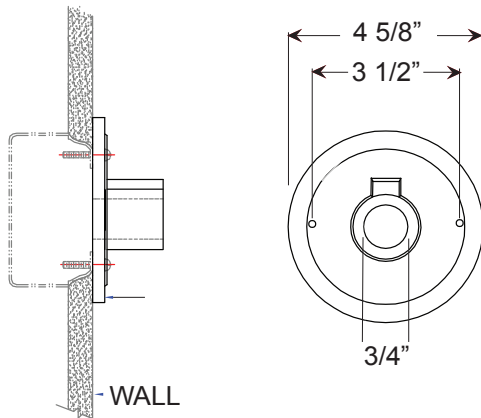

CAST BACK PLATE MOUNTING DETAIL

FINISHES

Standard Grade	Marine Grade		Standard Grade	Marine Grade	
40	NA	Raw Unfinished	53	100	Copper Clay
41	101	Black	56	109	Silver
42	102	Forest Green	61	106	Black Verde
43	114	Bright Red	70	118	Painted Chrome
44	107	White	71	105	Painted Copper
45	112	Bright Blue	72	108	Textured Black
46	123	Sunny Yellow	73	125	Matte Black
47	120	Aqua Green	76	121	Textured Architectural Bronze
49	NA	Galvanized	77	127	Textured White
50	111	Navy	78	124	Textured Silver
51	103	Architectural Bronze	10	130	Aspen Green
52	104	Patina Verde	11	131	Cantaloupe
12	133	Lilac	13	132	Putty
Premium Grade	Marine Grade		Premium Grade	Marine Grade	
81	129	Extreme Chrome	64	116	Candy Apple Red
80	117	Textured Desert Stone	65	122	Cobalt Blue
67	119	Butterscotch	82	128	Graystone
66	115	Caramel	69	113	Gunmetal Gray
68	126	Black Silver	83	134	Oil Rubbed Bronze

Consult factory for additional paint charges and availability