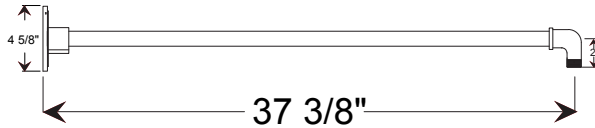

Project: _____

Fixture Type: _____ Quantity: _____

Customer: _____

Specifications

General:
Due to size or weight, RLM arms may not accommodate all ANP RLM fixtures.

Cast back plate is provided as standard. Fits standard 4/0 junction box.

Material:
Arm is aluminum, Schedule 40, 3/4" ips. All parts are durable 356 cast aluminum. All mounting hardware provided shall be stainless steel or zinc plated steel and may not match finish.

Fixture Mounting:
Arm is threaded to attach to 3/4" fixture hub.

Electrical:
Pull wire provided with fixture.

Accessories:
Optional cast back plate cover (CBC) slides over arm and is secured to arm by a set screw.

Optional scroll (SC) is welded to arm per customer specification.

Finish:
A polyester powder coat high quality finish is electro-statically applied and baked at 430° for exceptional durability and color retention. Products undergo an intensive five-step cleansing and pretreatment process for maximum paint adhesion.

Marine grade finish provides superior salt, humidity and UV protection. This coating withstands up to 3000 hours of continuous salt spray, comes with a 5-year warranty and is available in either a textured or gloss surface.

Modifications:
Consult factory for custom or modified arms.

E12

37 3/8" x 2"

Weight: 2.0 lbs

ACCESSORIES

CBC
Cast Back Plate Cover
(Spun Aluminum)

SC
Scroll

SQ
Square Back Plate