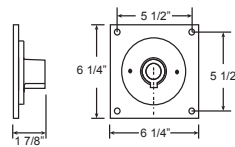

Material:
Arm is aluminum, Schedule 40, 3/4" ips. All parts are durable 356 cast aluminum. All mounting hardware provided shall be stainless steel or zinc plated steel and may not match finish.

Fixture Mounting:
Arm is threaded to attach to 3/4" fixture hub.

Modifications:
Consult factory for custom or modified arms.

E12

37 3/8" x 2"

Weight: 2.0 lbs

ACCESSORIES

CBC
Cast Back Plate Cover
(Spun Aluminum)

SC
Scroll

SQ
Square Back Plate