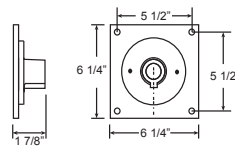

E6

26" x 9 1/4"

Weight: 1.5 lbs

ACCESSORIES

CBC

Cast Back Plate Cover
(Spun Aluminum)

SC

Scroll

SQ

Square Back Plate

CAST BACK PLATE MOUNTING DETAIL

Project: _____

Fixture Type: _____ Quantity: _____

Customer: _____

Specifications

General:
Due to size or weight, RLM arms may not accommodate all ANP RLM fixtures.

Cast back plate is provided as standard. Fits standard 4/0 junction box.

Material:
Arm is aluminum, Schedule 40, 3/4" ips. All parts are durable 356 cast aluminum. All mounting hardware provided shall be stainless steel or zinc plated steel and may not match finish.