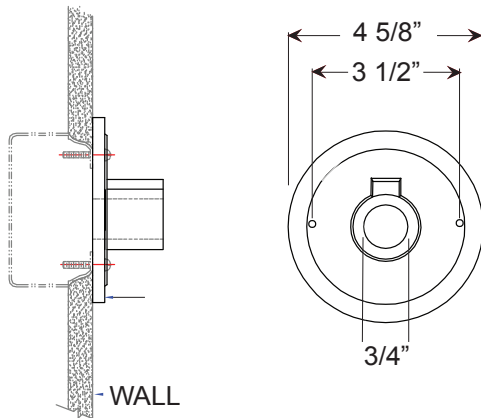

E6

26" x 9 1/4"

Weight: 1.5 lbs

ACCESSORIES

CBC

Cast Back Plate Cover
(Spun Aluminum)

SC

Scroll

SQ

Square Back Plate

CAST BACK PLATE MOUNTING DETAIL

Project: _____

Fixture Type: _____ Quantity: _____

Customer: _____

Specifications

General:
Due to size or weight, RLM arms may not accommodate all ANP RLM fixtures.

Cast back plate is provided as standard. Fits standard 4/0 junction box.

Material:
Arm is aluminum, Schedule 40, 3/4" ips. All parts are durable 356 cast aluminum. All mounting hardware provided shall be stainless steel or zinc plated steel and may not match finish.

Fixture Mounting:
Arm is threaded to attach to 3/4" fixture hub.

Electrical:
Pull wire provided with fixture.

Accessories:
Optional cast back plate cover (CBC) slides over arm and is secured to arm by a set screw.