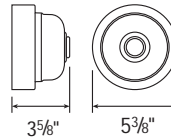

E6

26" x 9 1/4"

Weight: 1.5 lbs

ACCESSORIES

CBC

Cast Back Plate Cover
(Spun Aluminum)

SC

Scroll

SQ

Square Back Plate

CAST BACK PLATE MOUNTING DETAIL

Project: _____

Fixture Type: _____ Quantity: _____

Customer: _____

Specifications

General:
Due to size or weight, RLM arms may not accommodate all ANP RLM fixtures.

Cast back plate is provided as standard. Fits standard 4/0 junction box.

Material:
Arm is aluminum, Schedule 40, 3/4" ips. All parts are durable 356 cast aluminum. All mounting hardware provided shall be stainless steel or zinc plated steel and may not match finish.