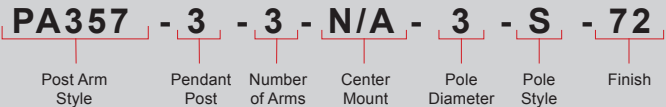

Catalog Logic