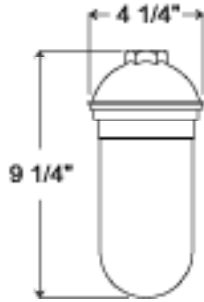

Project: _____

Fixture Type: _____ Quantity: _____

Customer: _____

Quick Ship

Weight: 2 lbs

Specifications

Material:
Constructed of complete cast aluminum. All hardware provided shall be stainless steel. Screw hardware may not match paint.

Glass:
Choice of clear, frosted or prismatic glass. Colored glass available for extra charge.

Electrical:
Medium Base Socket. 100w Max

Certifications:
Cord mounts are UL Listed for dry locations. Arm, wall, post, pendant and stem mounts are UL Listed for wet locations.

ARM MOUNTS | Dimensions are Projection x Height | CB included with all arms

E22 | 7 1/2" x 2"