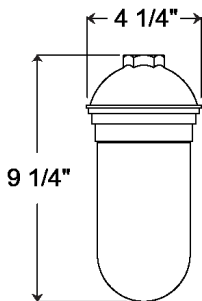

Project: _____
 Fixture Type: _____ Quantity: _____
 Customer: _____

Quick Ship

Specifications

Material:
 Constructed of complete cast aluminum. All hardware provided shall be stainless steel. Screw hardware may not match paint.

Glass:
 Choice of clear, frosted or prismatic glass. Colored glass available for extra charge.

Electrical:
 Medium Base Socket. 100w Max

Certifications:
 Cord mounts are UL Listed for dry locations. Arm, wall, post, pendant and stem mounts are UL Listed for wet locations.

ARM MOUNTS | Dimensions are Projection x Height | CB included with all arms

E22 | 7 1/2" x 2"