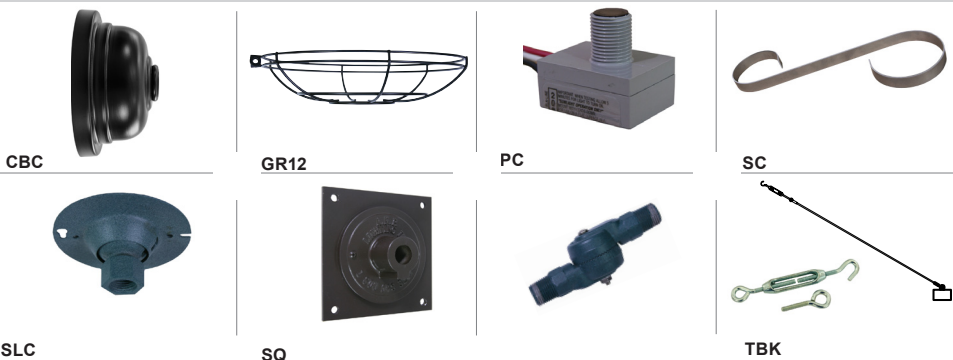

ACCESSORIES

GLASS & GUARDS

Glass Legend: CL = Clear FR = Frosted PR = Prismatic	
Glass Only	
	GLCL GLFR GLPR
	AC (Acorn Glass -- Clear Stipple Only)
	GLBG (Ball Glass -- White Only)
Glass with Cast Guard	
	GLCLGUPC GLFRGUPC GLPRGUPC
Glass with Wire Guard	
	GLCLGUP GLFRGUP GLPRGUP
Guards Only	
	GLGUPC (Cast Guard)
	GLGUP (Wire Guard)
Ballast & Driver Housing	
	RTC
	RTCNC
	DBH