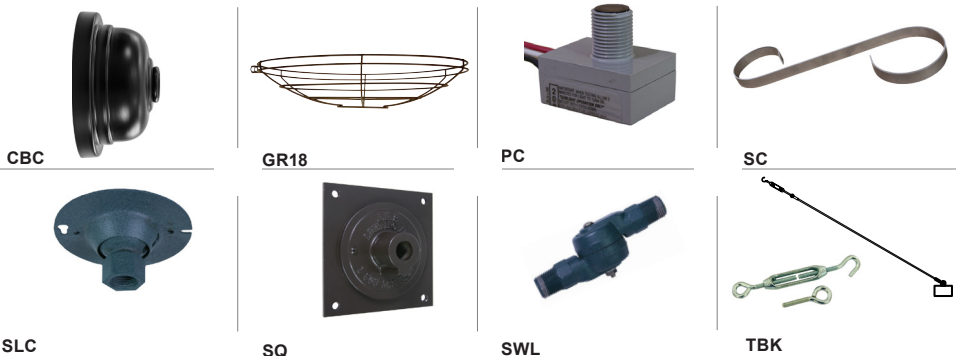

Consult factory for additional paint charges and availability

Project: _____

Fixture Type: _____ Quantity: _____

Customer: _____

ARM MOUNTS | Dimensions are Projection x Height | CB included with all arms

WALL MOUNTS | Dimensions are Projection x Height | **POST MOUNTS** | Dimensions are Projection x Height

ACCESSORIES

GLASS & GUARDS

Glass Legend: CL = Clear FR = Frosted PR = Prismatic	
Glass Only	
	GLCL GLFR GLPR
	AC (Acorn Glass -- Clear Stipple Only)
	GLBG (Ball Glass -- White Only)
Glass with Cast Guard	
	GLCLGUPC GLFRGUPC GLPRGUPC
Glass with Wire Guard	
	GLCLGUP GLFRGUP GLPRGUP
Guards Only	
	GLGUPC (Cast Guard)
	GLGUP (Wire Guard)
Ballast & Driver Housing	
	RTC
	RTCNC
	DBH