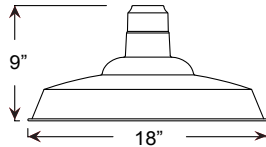

Project: _____

Fixture Type: _____ Quantity: _____

Customer: _____

Illuminating
ENGINEERING SOCIETY

Specifications

Material:
RLM shades are constructed of heavy duty spun aluminum. Wall back plate and ballast housing are cast aluminum. All fasteners are stainless steel. Inside of shade is reflective white finish for all colors except galvanized paint finish. Screw hardware may not match paint.