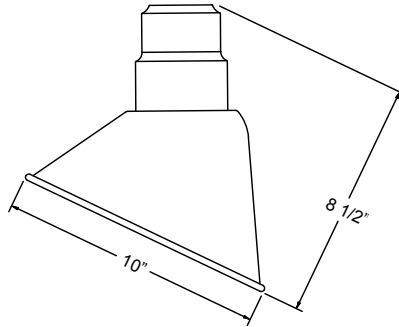

Project: \_\_\_\_\_  
 Fixture Type: \_\_\_\_\_ Quantity: \_\_\_\_\_  
 Customer: \_\_\_\_\_

Weight: 1.0 lb

**A810**  
**100w Max**  
**Medium Base**

**Specifications**

**Material:**  
 RLM shades are constructed of heavy duty spun aluminum. Wall back plate and ballast housing are cast aluminum. All fasteners are stainless steel. Inside of shade is reflective white finish for all colors except galvanized paint finish. Screw hardware may not match paint.

**Glass:**  
 Choice of clear, frosted or prismatic glass.

**Electrical:**  
 Medium Base Socket, 100w Maximum or GU24 Socket.  
 Approximately 12" of pull wire extends from fixture. Additional pull wire provided for post mount arms and wall mounts.