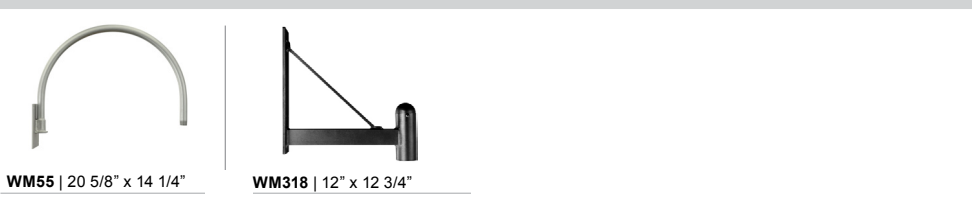

WALL MOUNTS | Dimensions are Projection x Height