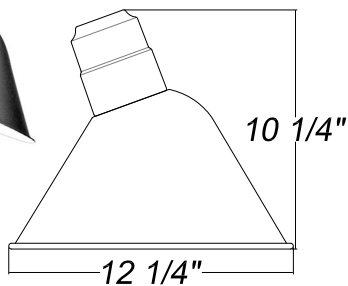

Quick Ship

A812
200w max Incandescent

Weight: 1 lb

Specifications

Material:
RLM shades are constructed of heavy duty spun aluminum. Wall back plate and ballast housing are cast aluminum. All fasteners are stainless steel. Inside of shade is reflective white finish for all colors except galvanized paint finish. Screw hardware may not match paint.

Glass:
Choice of clear, frosted or prismatic glass.

Electrical:
Medium Base Socket, 200w Maximum.

Certifications:
Cord mounts are UL Listed for dry locations. Arm mount, stem mount and wall mount are UL Listed for wet locations.