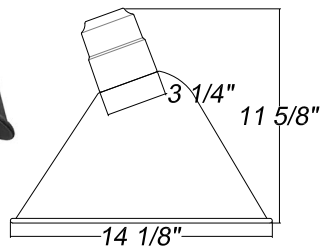

A814 200w max Incandescent

Weight: 1.5 lbs

Catalog Logic

Catalog Number

1

4

Q-A814

E6

49

1 MOUNTING SOURCES

Arm Mounts (Cast back plate included)

- E3 E4 **E6** E7 E8 E9
- E10 E11 E12 E13 E18
- E20 E22 E23 E25 E26

ARM MOUNTS | Dimensions are Projection x Height | CB included with all arms

E6 | 26" x 9 1/4"

2 FINISHES

Standard Grade	Marine Grade		Standard Grade	Marine Grade	
40	NA	Raw Unfinished	53	100	Copper Clay
41	101	Black	56	109	Silver
42	102	Forest Green	61	106	Black Verde
43	114	Bright Red	70	118	Painted Chrome
44	107	White	71	105	Painted Copper
45	112	Bright Blue	72	108	Textured Black
46	123	Sunny Yellow	73	125	Matte Black
47	120	Aqua Green	76	121	Textured Architectural Bronze
49	NA	Galvanized	77	127	Textured White
50	111	Navy	78	124	Textured Silver
51	103	Architectural Bronze	10	130	Aspen Green
52	104	Patina Verde	11	131	Cantaloupe
Premium Grade	Marine Grade		Premium Grade	Marine Grade	
81	129	Extreme Chrome	64	116	Candy Apple Red
80	117	Textured Desert Stone	65	122	Cobalt Blue
67	119	Butterscotch	82	128	Graystone
66	115	Caramel	69	113	Gunmetal Gray
68	126	Black Silver	83	134	Oil Rubbed Bronze

Consult factory for additional paint charges and availability