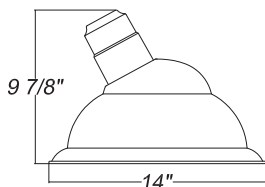

Project: _____
 Fixture Type: _____ Quantity: _____
 Customer: _____

Quick Ship

Weight: 1.5 lbs

Specifications

Material:
 RLM shades are constructed of heavy duty spun aluminum. Wall back plate and ballast housing are cast aluminum. All fasteners are stainless steel. Inside of shade is reflective white finish for all colors except galvanized paint finish. Screw hardware may not match paint.