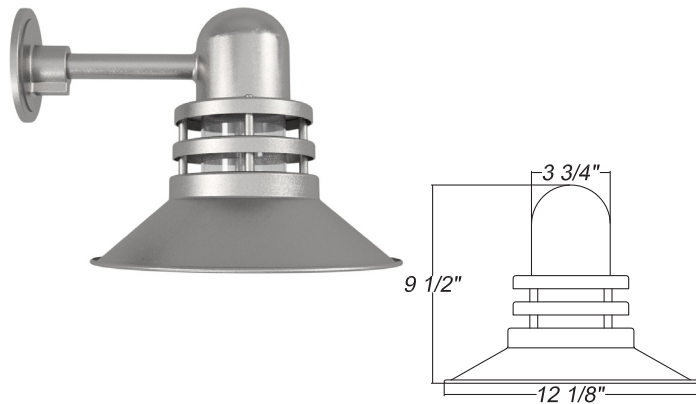

Project: _____
Fixture Type: _____ Quantity: _____
Customer: _____

Specifications

Material:
RLM shades are constructed of heavy duty spun aluminum. Wall back plate and ballast housing are cast aluminum. All fasteners are stainless steel. Inside of shade is reflective white finish for all colors except galvanized paint finish. Screw hardware may not match paint.

Glass:
Choice of clear, frosted or prismatic glass.

Electrical:
Medium Base Socket, 100w Maximum.

Certifications:
Cord mounts are UL Listed for dry locations. Arm mount, stem mount and wall mount are UL Listed for wet locations.

Finish:
A polyester powder coat high quality finish is electro-statically applied and baked at 430° for exceptional durability and color retention. Products undergo an intensive five-step cleansing and pretreatment process for maximum paint adhesion.

Marine grade finish provides superior salt, humidity and UV protection. This coating withstands up to 3000 hours of continuous salt spray, comes with a 5-year warranty and is available in either a textured or gloss surface.

Modifications:
Consult factory for custom or modified luminaires.

ORB12
100w max Incandescent

Weight: 4 lbs.

Catalog Logic

Q-ORB12 - **FR** - **E20** - **49**

RLM Style | Glass & Guards | Mounting Source | Finish

Catalog Number

1   **2**   **3**

Q-ORB12 — **FR** — **E20** — **49**

1 GLASS
Up to 100w Options

CL	(Clear Glass)
FR	(Frosted Glass)
PR	(Prismatic Glass)

2 MOUNTING SOURCES
Arm Mounts (Cast back plate included)

E3	E4	E6	E8	E9
E13	E15	E18		
E20	E22	E25	E26	

3 FINISHES

Standard Grade	Marine Grade		Standard Grade	Marine Grade	
40	NA	Raw Unfinished	53	100	Copper Clay
41	101	Black	56	109	Silver
42	102	Forest Green	61	106	Black Verde
43	114	Bright Red	70	118	Painted Chrome
44	107	White	71	105	Painted Copper
45	112	Bright Blue	72	108	Textured Black
46	123	Sunny Yellow	73	125	Matte Black
47	120	Aqua Green	76	121	Textured Architectural Bronze
49	NA	Galvanized	77	127	Textured White
50	111	Navy	78	124	Textured Silver
51	103	Architectural Bronze	10	130	Aspen Green
52	104	Patina Verde	11	131	Cantaloupe
12	133	Lilac	13	132	Putty

Premium Grade	Marine Grade		Premium Grade	Marine Grade	
81	129	Extreme Chrome	64	116	Candy Apple Red
80	117	Textured Desert Stone	65	122	Cobalt Blue
67	119	Butterscotch	82	128	Graystone
66	115	Caramel	69	113	Gunmetal Gray
68	126	Black Silver	83	134	Oil Rubbed Bronze

Consult factory for additional paint charges and availability

ARM MOUNTS | Dimensions are Projection x Height | CB included with all arms

E20 | 7" x 4 1/2"