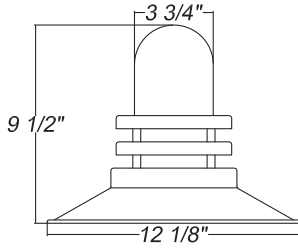

Project: _____

Fixture Type: _____ Quantity: _____

Customer: _____

Quick Ship

Weight: 4 lbs.

Specifications

Material:
RLM shades are constructed of heavy duty spun aluminum. Wall back plate and ballast housing are cast aluminum. All fasteners are stainless steel. Inside of shade is reflective white finish for all colors except galvanized paint finish. Screw hardware may not match paint.