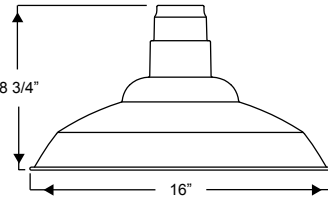

Project: _____

Fixture Type: _____ Quantity: _____

Customer: _____

Specifications

Material:
RLM shades are constructed of heavy duty spun aluminum. Wall back plate and ballast housing are cast aluminum. All fasteners are stainless steel. Inside of shade is reflective white finish for all colors except galvanized paint finish. Screw hardware may not match paint.

Glass:
Choice of clear, frosted or prismatic glass.

Electrical:
Medium Base Socket, 200w Maximum.

Certifications:
Cord mounts are UL Listed for dry locations. Arm mount, stem mount and wall mount are UL Listed for wet locations.

Finish:
A polyester powder coat high quality finish is electro-statically applied and baked at 430° for exceptional durability and color retention. Products undergo an intensive five-step cleansing and pretreatment process for maximum paint adhesion.

Marine grade finish provides superior salt, humidity and UV protection. This coating withstands up to 3000 hours of continuous salt spray, comes with a 5-year warranty and is available in either a textured or gloss surface.

Modifications:
Consult factory for custom or modified luminaires.

Weight: 1.5 lbs

Q-W516
200w max Incandescent

Catalog Logic

Q-W516 - **BLC** - **42**
RLM Style   Mounting Source   Finish

Catalog Number

1

2

Q-W516 — **BLC** — **42**

1 MOUNTING SOURCES	
Arm Mounts (Cast back plate included)	
E3 E4 E5 E6 E8 E9	
E10 E11 E12 E13 E15 E18	
E19 E25 E26	
Wall Mounts	
WM10	
WM35	
WM40	
WM55	
WM318	
Post Mounts	
PM10	
PM20	
PM30	
PM40	
PM50	
PM319	
Cord Mounts	
BLC (8' black cord with 1" x 5 3/8" canopy)	
WHC (8' white cord with 1" x 5 3/8" canopy)	
Stem Mounts	
1/2" (13/16" OD Rigid Stems with STC Flat Canopy)	
2ST6 2ST12 2ST18 2ST24 2ST36 2ST48	
2ST60 2ST72 2ST96	
3/4" (1" OD Rigid Stems with STC Flat Canopy)	
3ST6 3ST12 3ST18 3ST24 3ST36 3ST48	
3ST60 3ST72 3ST96	

2 FINISHES					
Standard Grade	Marine Grade		Standard Grade	Marine Grade	
40	NA	Raw Unfinished	53	100	Copper Clay
41	101	Black	56	109	Silver
42	102	Forest Green	61	106	Black Verde
43	114	Bright Red	70	118	Painted Chrome
44	107	White	71	105	Painted Copper
45	112	Bright Blue	72	108	Textured Black
46	123	Sunny Yellow	73	125	Matte Black
47	120	Aqua Green	76	121	Textured Architectural Bronze
49	NA	Galvanized	77	127	Textured White
50	111	Navy	78	124	Textured Silver
51	103	Architectural Bronze	10	130	Aspen Green
52	104	Patina Verde	11	131	Cantaloupe
12	133	Lilac	13	132	Putty
Premium Grade	Marine Grade		Premium Grade	Marine Grade	
81	129	Extreme Chrome	64	116	Candy Apple Red
80	117	Textured Desert Stone	65	122	Cobalt Blue
67	119	Butterscotch	82	128	Graystone
66	115	Caramel	69	113	Gunmetal Gray
68	126	Black Silver	83	134	Oil Rubbed Bronze

Consult factory for additional paint charges and availability