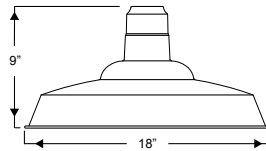

Quick Ship

Weight: 2 lbs

W518
300w max Incandescent

Project: _____
 Fixture Type: _____ Quantity: _____
 Customer: _____

Specifications

Material:
 RLM shades are constructed of heavy duty spun aluminum. Wall back plate and ballast housing are cast aluminum. All fasteners are stainless steel. Inside of shade is reflective white finish for all colors except galvanized paint finish. Screw hardware may not match paint.