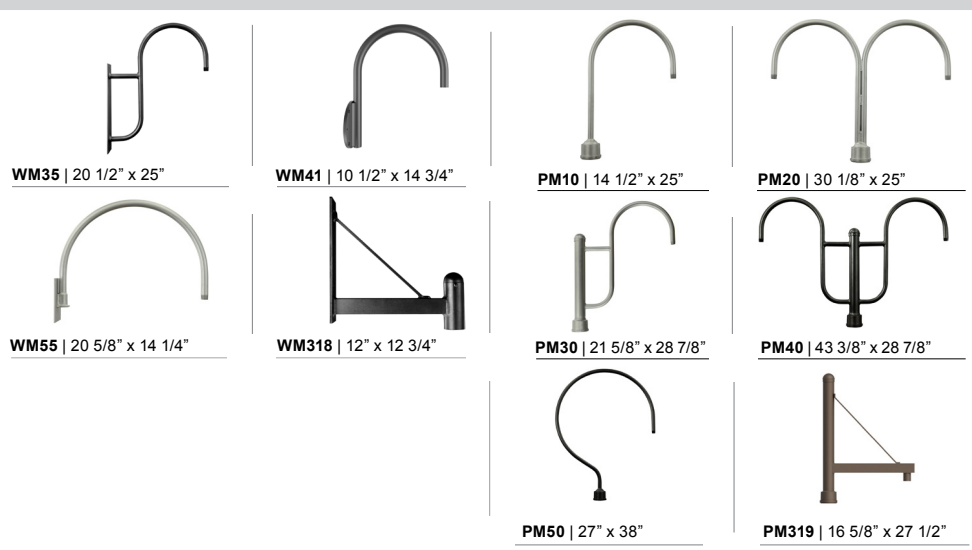

**Modifications:**  
Consult factory for custom or modified designs.

4 ACCESSORIES*	
<b>CBC</b> (Cast back plate Spun Alum Cover)*	
<b>PC</b> (Button Photo Cell) Remote Only	
<b>SC</b> (Scroll for Arms)*	
<b>SLC</b> (Sloped Ceiling Mount Canopy, 20° Max)*	
<b>SQ</b> (Square Back Plate)*	
<b>SWL</b> (Adjustable Locking Swivel)*	
<b>TBK</b> (Turn Buckle Kit)*	
<b>*Accessory finish will match fixture finish.</b>	

**ACCESSORIES**

**GLASS & GUARDS**  
**UP TO 200W MAX**

Glass Legend: **CL** = Clear **FR** = Frosted **PR** = Prismatic  
**100** = Small **200** = Large

Glass Only (9 1/4" H X 5" W)	
	<b>200GLCL</b> <b>200GLFR</b> <b>200GLPR</b>
Glass with Cast Guard (10 1/4" H X 5 1/2" W)	
	<b>200GLCLGUPC</b> <b>200GLFRGUPC</b> <b>200GLPRGUPC</b>
Glass with Wire Guard (10 1/4" H X 5" W)	
	<b>200GLCLGUP</b> <b>200GLFRGUP</b> <b>200GLPRGUP</b>
GUPC Guard Only (10 1/4" H X 5 1/2" W)	
	<b>200GLGUPC</b> (Cast Guard)
GUP Guard Only (10 1/4" H X 5" W)	
	<b>200GLGUP</b> (Wire Guard)