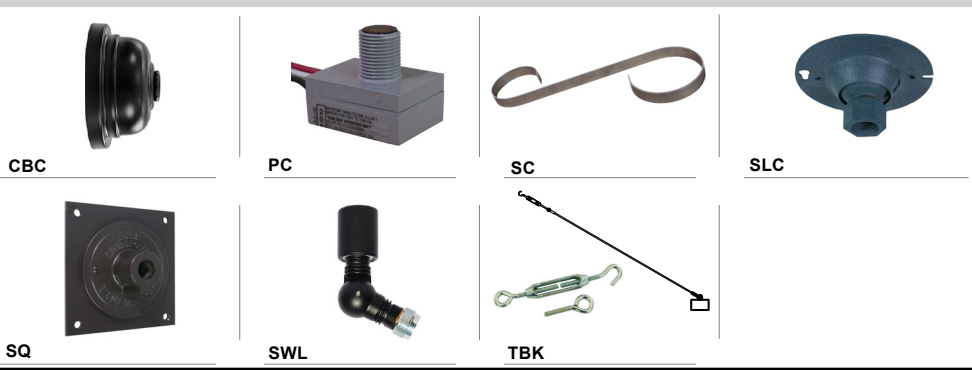

Project: \_\_\_\_\_  
 Fixture Type: \_\_\_\_\_ Quantity: \_\_\_\_\_  
 Customer: \_\_\_\_\_

**ARM MOUNTS** | Dimensions are Projection x Height | CB included with all arms

**WALL MOUNTS** | Dimensions are Projection x Height | **POST MOUNTS** | Dimensions are Projection x Height

**ACCESSORIES**

**GLASS & GUARDS**  
**UP TO 200W MAX**

Glass Legend: **CL** = Clear **FR** = Frosted **PR** = Prismatic  
**100** = Small **200** = Large

Glass Only (9 1/4" H X 5" W)	
	<b>200GLCL</b> <b>200GLFR</b> <b>200GLPR</b>
Glass with Cast Guard (10 1/4" H X 5 1/2" W)	
	<b>200GLCLGUPC</b> <b>200GLFRGUPC</b> <b>200GLPRGUPC</b>
Glass with Wire Guard (10 1/4" H X 5" W)	
	<b>200GLCLGUP</b> <b>200GLFRGUP</b> <b>200GLPRGUP</b>
GUPC Guard Only (10 1/4" H X 5 1/2" W)	
	<b>200GLGUPC</b> (Cast Guard)
GUP Guard Only (10 1/4" H X 5" W)	
	<b>200GLGUP</b> (Wire Guard)