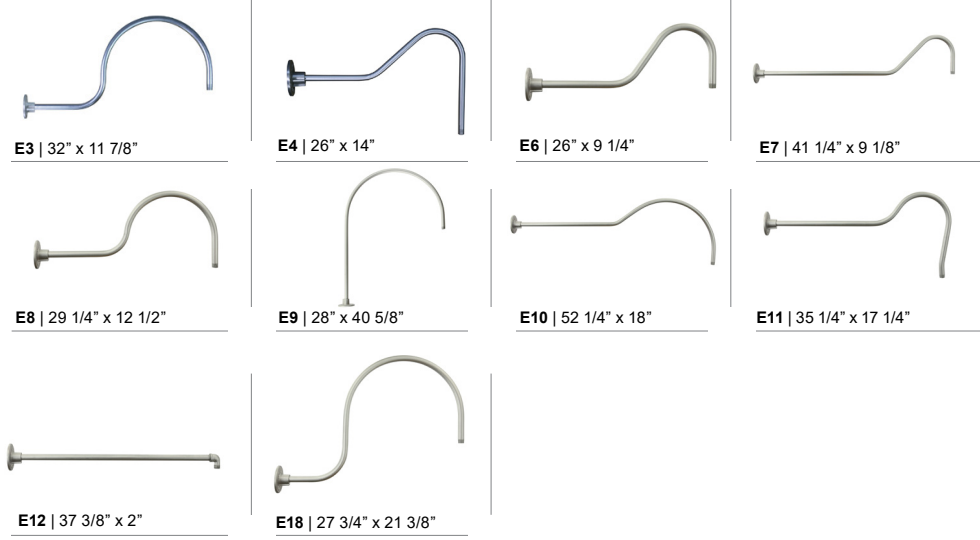

Project: _____
Fixture Type: _____ Quantity: _____
Customer: _____

ARM MOUNTS | Dimensions are Projection x Height | CB included with all arms