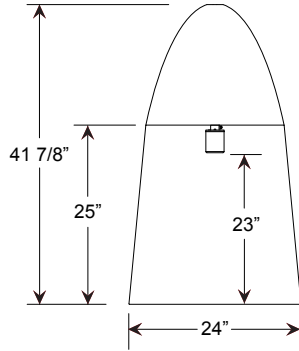

Project: _____

Fixture Type: _____ Quantity: _____

Customer: _____

Specifications

Material:
Dome top is constructed of heavy duty spun aluminum.
Shade is of a hard back fabric.
Driver housing is constructed of heavy duty spun aluminum.
All fasteners are stainless steel. Screw hardware may not match paint.

Electrical:
Medium Base Socket, 200w Maximum or GU24 Socket.
Approximately 12" of pull wire extends from fixture. Additional pull wire provided for post mount arms and wall mounts.

Certifications:
UL Listed for dry locations.

Finish:
A polyester powder coat high quality finish is electro-statically applied and baked at 430° for exceptional durability and color retention. Products undergo an intensive five-step cleansing and pretreatment process for maximum paint adhesion.

Marine grade finish provides superior salt, humidity and UV protection. This coating withstands up to 3000 hours of continuous salt spray, comes with a 5-year warranty and is available in either a textured or gloss surface.

Modifications:
Consult factory for custom or modified designs.

Catalog Logic

OSPBF24 **GY** - **MB** - **BLC** - **72**
RLM Style Fabric Lamp Base Mounting Source Finish

Weight: 14.0 lbs

**OSPBF24
200w Max
Medium Base**

Catalog Number

OSPBF24

1 FABRIC SHADE	
BG	(Beige Hard Back Fabric)
BK	(Black Hard Back Fabric)
GY	(Gray Hard Back Fabric)
CUST	(Custom Hard Back Fabric)

2 LAMP BASE	
MB	(Medium Base, 200w Max)
GU24	(GU24 Base)

3 MOUNTING SOURCES*	
Cable Mounts** (Includes 1" x 5 3/8" canopy)	
SSC-BLC	(Stainless steel cable with 6' Black SJT Cord)
SSC-WHC	(Stainless steel cable with 6' White SJT Cord)
SSC-XXXX	(Stainless steel cable with 6' Color cord. Replace XXXX with color cord designation below)
**Cord/Cable Canopy finish will match fixture finish.	
SJT Cord	
BLC (6' Black SJT Cord)	WHC (6' White SJT Cord)
Solid Fabric Colored Cords	
BLSF (6' Black)	ORSF (6' Orange)
GYSF (6' Gray)	LGSF (6' Lime Green)
CHSF (6' Chocolate Brown)	KGSF (6' Kelly Green)
WHSF (6' White)	CBSF (6' Cobalt Blue)
CASF (6' Cardinal)	SBSF (6' Sky Blue)
Patterned Fabric Colored Cords	
BWHPF (6' Black/White Houndstooth)	BIHPF (6' Brown/Ivory Houndstooth)
GYCPF (6' Gray/Citrus Yellow)	MOSPF (6' Magenta/Orange Stripe)
NMTPF (6' Navy Mini Tweed)	
Glossy Fabric Colored Cords	
GMGF (6' Gun Metal)	SSGF (6' Sterling Silver)
CPGF (6' Copper Penny)	BRGF (6' Bronze)

3 MOUNTING SOURCES (Continued)*	
Stem Mounts*	
1/4" (1/2" OD Stems with 45° Swivel Flat Canopy)	
1STS6	1STS12 1STS18 1STS24 1STS36
1STS48	1STS60 1STS72 1STS96
1/4" (1/2" OD Rigid Stems with Flat Canopy)	
1STR6	1STR12 1STR18 1STR24 1STR36
1STR48	1STR60 1STR72 1STR96
* Stem finish will match fixture finish.	

4 FINISHES			
Standard Colors	Standard Grade	Premium Colors	Premium Grade
Aspen Green	10	High Gloss Black	01
Cantaloupe	11	Arctic Silver	14
Lilac	12	Candy Apple Red	64
Putty	13	Cobalt Blue	65
Raw Unfinished	40	Caramel	66
Black	41	Butterscotch	67
Forest Green	42	Black Silver	68
Bright Red	43	Gunmetal Gray	69
White	44	Mayan Gold	79
Bright Blue	45	Textured Desert Stone	80
Sunny Yellow	46	Extreme Chrome	81
Aqua Green	47	Graystone	82
Galvanized	49	Oil Rubbed Bronze	83
Navy	50	Carbon Graphite	96
Architectural Bronze	51		
Patina Verde	52		
Copper Clay	53		
Silver	56		
Black Verde	61		
Painted Chrome	70		
Painted Copper	71		
Textured Black	72		
Matte Black	73		
Textured Architectural Bronze	76		
Textured White	77		
Textured Silver	78		

Consult Factory for additional paint charges and availability.

WARRANTY

See www.ANPlighting.com for complete fixture warranty