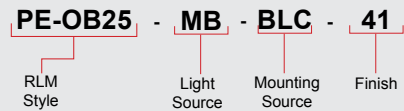

Catalog Logic

1   2   3

1 LIGHT SOURCE & WATTAGES

GU24	(GU24 Socket)
MB	(Medium Base Socket, 100w Max)

2 MOUNTING SOURCES*

Cord Mounts
(Includes 1" x 5 3/8" canopy)
(See page 3 for color cord style)

SJT Cord

BLC (6' Black SJT Cord)	WHC (6' White SJT Cord)

Solid Fabric Colored Cords

BLSF (6' Black)	ORSF (6' Orange)
GYSF (6' Gray)	LGSF (6' Lime Green)
CHSF (6' Chocolate Brown)	KGSF (6' Kelly Green)
WHSF (6' White)	CBSF (6' Cobalt Blue)
CASF (6' Cardinal)	SBSF (6' Sky Blue)

Patterned Fabric Colored Cords

BWHPF (6' Black/White Houndstooth)	BIHPF (6' Brown/Ivory Houndstooth)
GYCPF (6' Gray/Citrus Yellow)	MOSPF (6' Magenta/Orange Stripe)
NMTPF (6' Navy Mini Tweed)	

Glossy Fabric Colored Cords

GMGF (6' Gun Metal)	SSGF (6' Sterling Silver)
CPGF (6' Copper Penny)	BRGF (6' Bronze)
GOGF (6' Gold)	

*Cord Canopy finish will match fixture finish.

3 FINISHES

*Marine Grade Finish has an additional charge

Standard Colors	Standard Grade	Marine	Premium Colors	Premium Grade	Marine Grade*
Aspen Green	10	10M	High Gloss Black	01	01M
Cantaloupe	11	11M	Arctic Silver	14	14M
Lilac	12	12M	Candy Apple Red	64	64M
Putty	13	13M	Cobalt Blue	65	65M
Raw Unfinished	40	NA	Caramel	66	66M
Black	41	41M	Butterscotch	67	67M
Forest Green	42	42M	Black Silver	68	68M
Bright Red	43	43M	Gunmetal Gray	69	69M
White	44	44M	Mayan Gold	79	NA
Bright Blue	45	45M	Textured Desert Stone	80	80M
Sunny Yellow	46	46M	Extreme Chrome	81	81M
Aqua Green	47	47M	Graystone	82	82M
Galvanized	49	NA	Oil Rubbed Bronze	83	83M
Navy	50	50M	Carbon Graphite	96	96M
Architectural Bronze	51	51M			
Patina Verde	52	52M			
Copper Clay	53	53M			
Silver	56	56M			
Black Verde	61	61M			
Painted Chrome	70	70M			
Painted Copper	71	71M			
Textured Black	72	72M			
Matte Black	73	73M			
Textured Architectural	76	76M			
Textured White	77	77M			
Textured Silver	78	78M			

Consult Factory for additional paint charges and availability.

WARRANTY

See www.ANPlighting.com for complete fixture warranty.