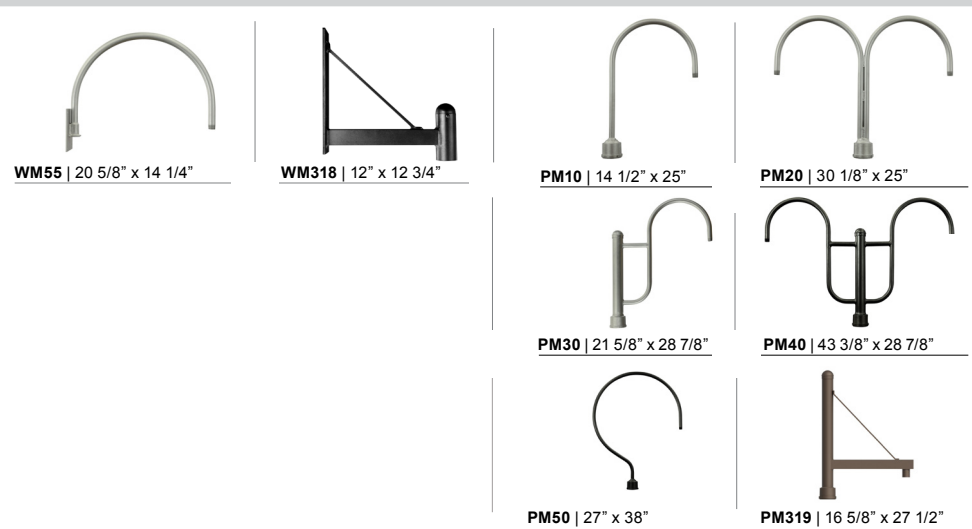

WALL MOUNTS | Dimensions are Projection x Height | **POST MOUNTS** | Dimensions are Projection x Height