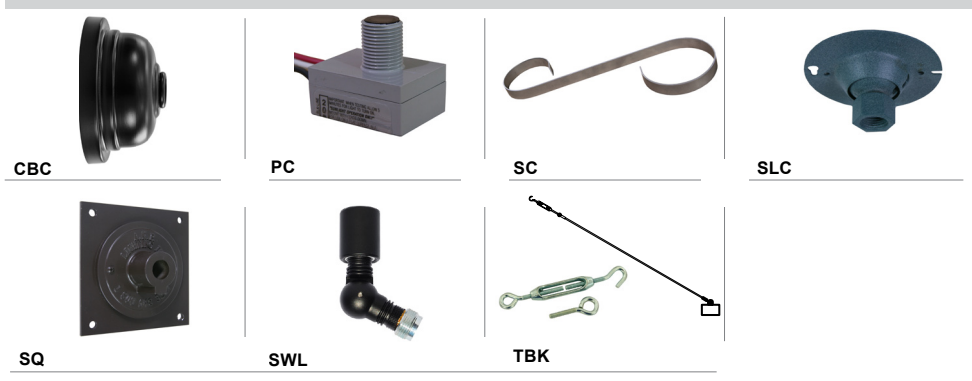

Project: _____
 Fixture Type: _____ Quantity: _____
 Customer: _____

ARM MOUNTS | Dimensions are Projection x Height | CB included with all arms

WALL MOUNTS | Dimensions are Projection x Height | **POST MOUNTS** | Dimensions are Projection x Height

ACCESSORIES

GLASS & GUARDS	
UP TO 200W MAX	
Glass Legend: CL = Clear FR = Frosted PR = Prismatic 100 = Small 200 = Large	
Glass Only (9 1/4" H X 5" W)	
	200GLCL 200GLFR 200GLPR
Glass with Cast Guard (10 1/4" H X 5 1/2" W)	
	200GLCLGUPC 200GLFRGUPC 200GLPRGUPC
Glass with Wire Guard (10 1/4" H X 5" W)	
	200GLCLGUP 200GLFRGUP 200GLPRGUP
GUPC Guard Only (10 1/4" H X 5 1/2" W)	
	200GLGUPC (Cast Guard)
GUP Guard Only (10 1/4" H X 5" W)	
	200GLGUP (Wire Guard)
	AC (Acorn Glass -- Clear Stipple Only)
	100GLBG (6" White Ball Glass)