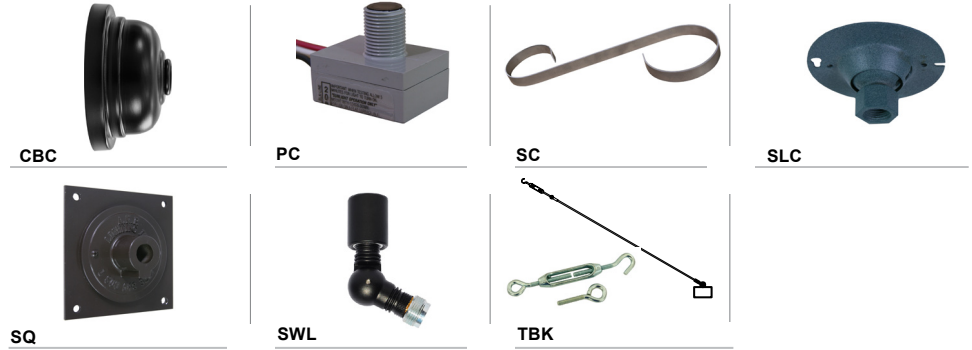

ACCESSORIES