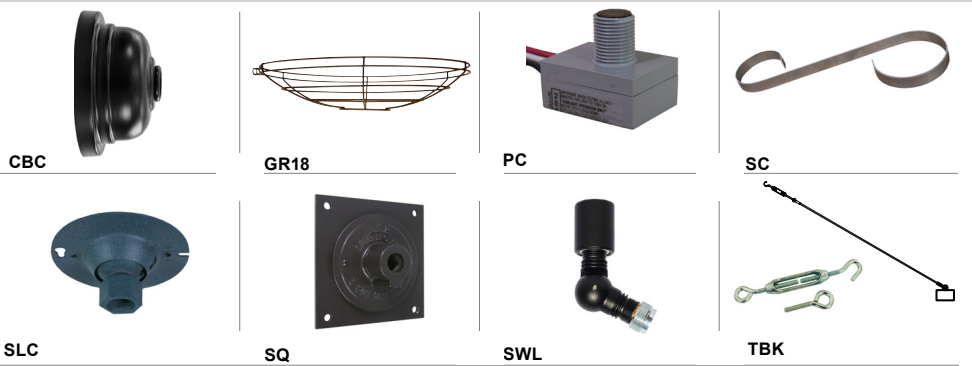

4 ACCESSORIES*	
<b>CBC</b> (Cast back plate Spun Alum Cover)*	
<b>GR18</b> (18" Wire Grill)*	
<b>PC</b> (Button Photo Cell) Remote Only	
<b>SC</b> (Scroll for Arms)*	
<b>SLC</b> (Sloped Ceiling Mount Canopy, 20° Max)*	
<b>SQ</b> (Square Back Plate)*	
<b>SWL</b> (Adjustable Locking Swivel)*	
<b>TBK</b> (Turn Buckle Kit)*	
<b>*Accessory finish will match fixture finish.</b>	

Project: \_\_\_\_\_  
 Fixture Type: \_\_\_\_\_ Quantity: \_\_\_\_\_  
 Customer: \_\_\_\_\_

**ARM MOUNTS** | Dimensions are Projection x Height | CB included with all arms

**WALL MOUNTS** | Dimensions are Projection x Height | **POST MOUNTS** | Dimensions are Projection x Height

**ACCESSORIES**

**GLASS & GUARDS**

**UP TO 200W MAX**

Glass Legend: **CL** = Clear **FR** = Frosted **PR** = Prismatic  
**100** = Small **200** = Large

Glass Only (9 1/4" H X 5" W)	
	<b>200GLCL</b> <b>200GLFR</b> <b>200GLPR</b>
Glass with Cast Guard (10 1/4" H X 5 1/2" W)	
	<b>200GLCLGUPC</b> <b>200GLFRGUPC</b> <b>200GLPRGUPC</b>
Glass with Wire Guard (10 1/4" H X 5" W)	
	<b>200GLCLGUP</b> <b>200GLFRGUP</b> <b>200GLPRGUP</b>
GUPC Guard Only (10 1/4" H X 5 1/2" W)	
	<b>200GLGUPC</b> (Cast Guard)
GUP Guard Only (10 1/4" H X 5" W)	
	<b>200GLGUP</b> (Wire Guard)
	<b>AC</b> (Acorn Glass -- Clear Stipple Only)