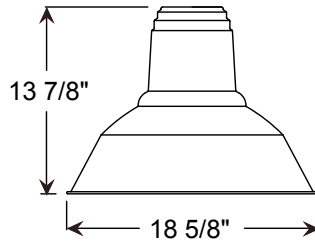

Project: \_\_\_\_\_

Fixture Type: \_\_\_\_\_ Quantity: \_\_\_\_\_

Customer: \_\_\_\_\_

Weight: 3.0 lbs

**SBW18**  
**200w Max**  
**Medium Base**

**Specifications**

**Material:**  
RLM shades are constructed of heavy duty spun aluminum. Wall back plate and ballast housing are cast aluminum. All fasteners are stainless steel. Inside of shade is reflective white finish for all colors except galvanized paint finish. Screw hardware may not match paint.

**Glass:**  
Choice of clear, frosted or prismatic glass.

**Electrical:**  
Medium Base Socket, 200w Maximum or GU24 Socket.  
Approximately 12" of pull wire extends from fixture. Additional pull wire provided for post mount arms and wall mounts.