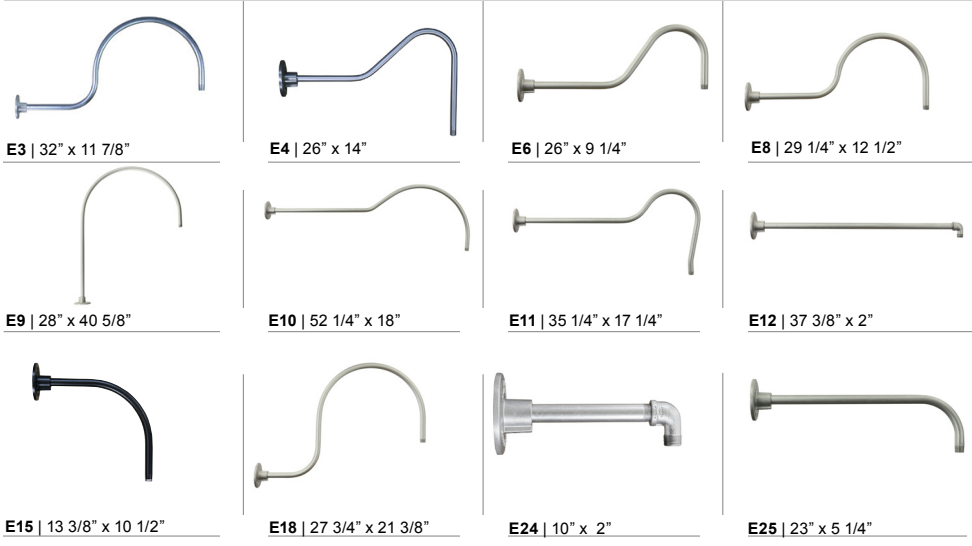

Project: _____
Fixture Type: _____ Quantity: _____
Customer: _____

ARM MOUNTS | Dimensions are Projection x Height | CB included with all arms