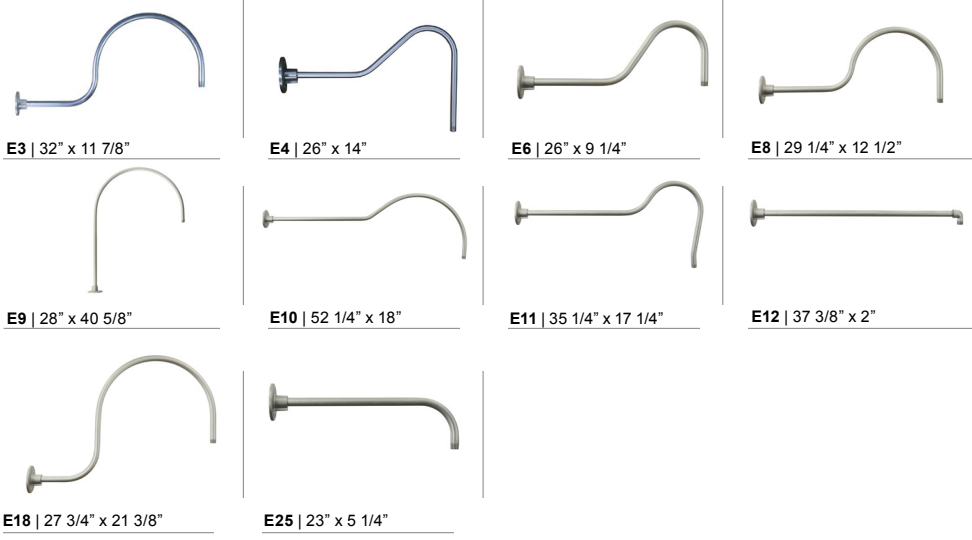

Project: _____
Fixture Type: _____ Quantity: _____
Customer: _____

ARM MOUNTS | Dimensions are Projection x Height | CB included with all arms