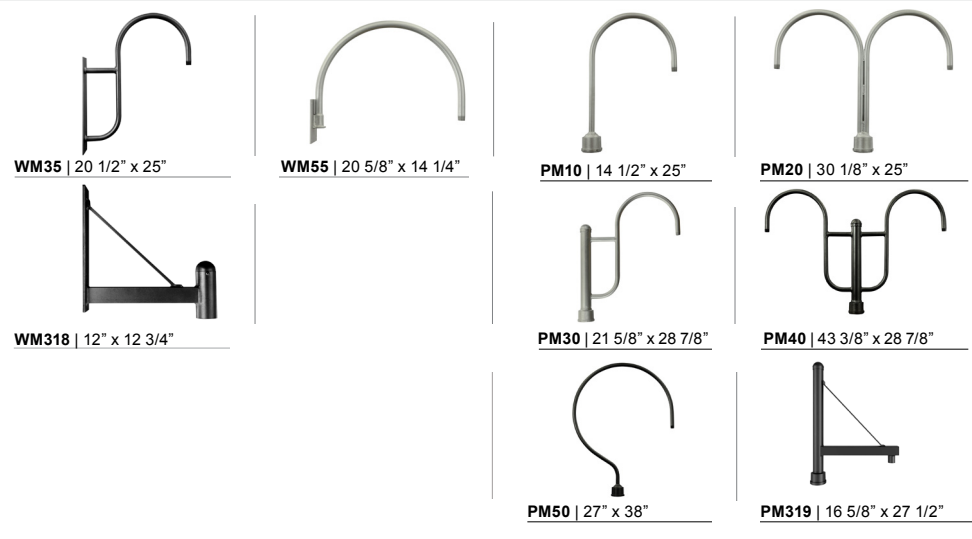

WALL MOUNTS | Dimensions are Projection x Height | **POST MOUNTS** | Dimensions are Projection x Height