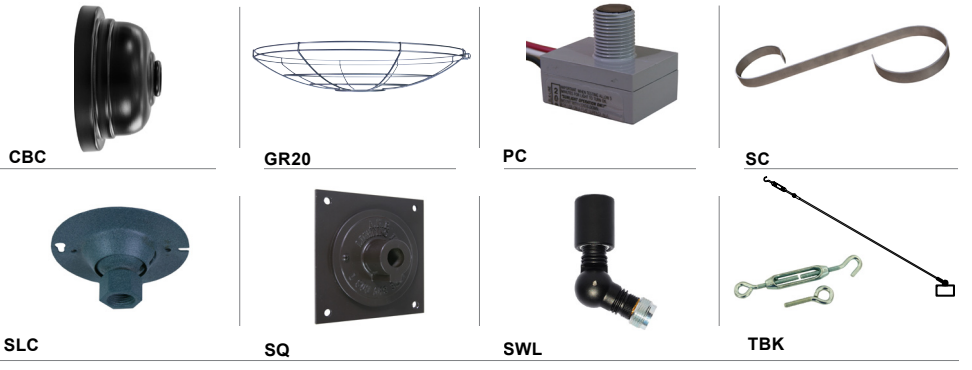

4 ACCESSORIES*	
CBC	(Cast back plate Spun Alum Cover)*
GR20	(20" Wire Grill)*
PC	(Button Photo Cell) Remote Only
SC	(Scroll for Arms)*
SLC	(Sloped Ceiling Mount Canopy, 20° Max)*
SQ	(Square Back Plate)*
SWL	(Adjustable Locking Swivel)*
TBK	(Turn Buckle Kit)*
*Accessory finish will match fixture finish.	

Project: _____
 Fixture Type: _____ Quantity: _____
 Customer: _____

ARM MOUNTS | Dimensions are Projection x Height | CB included with all arms

WALL MOUNTS | Dimensions are Projection x Height | **POST MOUNTS** | Dimensions are Projection x Height

ACCESSORIES

GLASS & GUARDS
UP TO 200W MAX

Glass Legend: **CL** = Clear **FR** = Frosted **PR** = Prismatic
100 = Small **200** = Large

Glass Only (9 1/4" H X 5" W)	
	200GLCL 200GLFR 200GLPR
Glass with Cast Guard (10 1/4" H X 5 1/2" W)	
	200GLCLGUPC 200GLFRGUPC 200GLPRGUPC
Glass with Wire Guard (10 1/4" H X 5" W)	
	200GLCLGUP 200GLFRGUP 200GLPRGUP
GUPC Guard Only (10 1/4" H X 5 1/2" W)	
	200GLGUPC (Cast Guard)
GUP Guard Only (10 1/4" H X 5" W)	
	200GLGUP (Wire Guard)
	AC (Acorn Glass -- Clear Stipple Only)