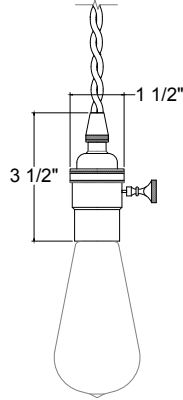

Lamp not included.

Polished Copper

Weight: 0.30 lb

SPO-KEY-PC
MED-BASE

Project: _____

Fixture Type: _____ Quantity: _____

Customer: _____

Specifications

Material:
Constructed of heavy duty aluminum. All fasteners are stainless steel. Screw hardware may not match paint.

Electrical:
Metallic medium base keyed socket, Polished Copper finish, 60w Maximum. **Lamp not included.**

Cord Mounts

BLC	(6' black cord with 1" x 5 3/8" canopy)
WHC	(6' white cord with 1" x 5 3/8" canopy)
TBCC	(6' twisted black cotton cord with 1" x 5 3/8" canopy)
TCCC	(6' twisted burnt copper cotton cord with 1" x 5 3/8" canopy)