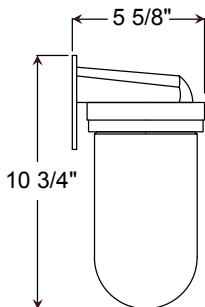

Project: _____

Fixture Type: _____ Quantity: _____

Customer: _____

Specifications

Material:
Constructed of complete cast aluminum. All hardware provided shall be stainless steel. Screw hardware may not match paint.

Modifications:
Consult factory for custom or modified designs.

VTW200GL 200w Max Incandescent

Weight: 3.0 lbs

Catalog Logic

Catalog Number

1	GLASS
NA	(No Glass)
CL	(Clear Glass)
FR	(Frosted Glass)
PR	(Prismatic Glass)
BLU	(Blue Glass)
AMB	(Amber Glass)
GRN	(Green Glass)
RED	(Red Glass)