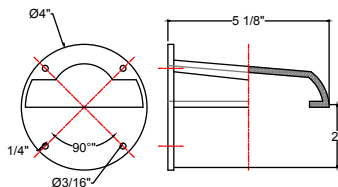

Project: _____

Fixture Type: _____ Quantity: _____

Customer: _____

Specifications

Material:
Constructed of complete cast aluminum. All hardware provided shall be stainless steel. Screw hardware may not match paint.