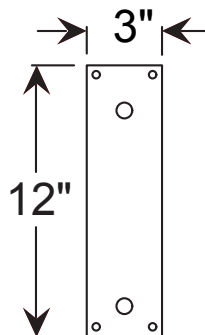

WM317

14 7/8" x 12"

Weight: 4.0 lbs

ACCESSORIES

SC
Scroll

WALL PLATE MOUNTING DETAIL

Project: _____

Fixture Type: _____ Quantity: _____

Customer: _____

Specifications

General:
Due to size or weight, RLM arms may not accommodate all ANP RLM fixtures.

Material:
Arm is aluminum, Schedule 40, 3/4" ips. All mounting parts are constructed of heavy duty aluminum or durable 356 cast aluminum.