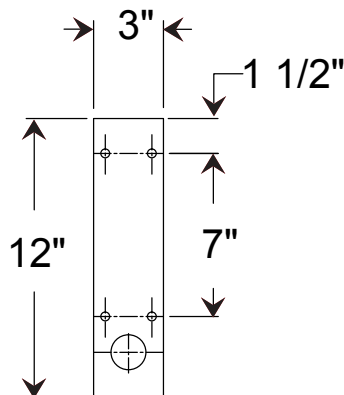

WM318

12" x 12"

Weight: 3.0 lbs

ACCESSORIES

SC
Scroll

WALL PLATE MOUNTING DETAIL

Project: _____

Fixture Type: _____ Quantity: _____

Customer: _____

Specifications

General:
Due to size or weight, RLM arms may not accommodate all ANP RLM fixtures.

Material:
Arm is aluminum, Schedule 40, 3/4" ips. All mounting parts are constructed of heavy duty aluminum or durable 356 cast aluminum.

All mounting hardware provided shall be stainless steel or zinc plated steel and may not match finish.

Fixture Mounting:
Arm is threaded to attach to 3/4" fixture hub.

Electrical:
Pull wire provided with fixture.