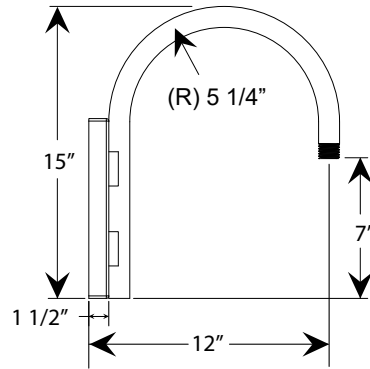

Project: _____

Fixture Type: _____ Quantity: _____

Customer: _____

Specifications

General:
Due to size or weight, RLM arms may not accommodate all ANP RLM fixtures.

Material:
Arm is aluminum, Schedule 40, 3/4" ips. Mounting plate is constructed of durable 356 cast aluminum.

All mounting hardware provided shall be stainless steel or zinc plated steel and may not match finish.

Fixture Mounting:
Arm is threaded to attach to 3/4" fixture hub.

Electrical:
Pull wire provided with fixture.

Accessories:
Optional scroll (SC) is welded to arm per customer specification.

Finish:
A polyester powder coat high quality finish is electro-statically applied and baked at 430° for exceptional durability and color retention. Products undergo an intensive five-step cleansing and pretreatment process for maximum paint adhesion.

Marine grade finish provides superior salt, humidity and UV protection. This coating withstands up to 3000 hours of continuous salt spray, comes with a 5-year warranty and is available in either a textured or gloss surface.

Modifications:
Consult factory for custom or modified arms.

WM42

12" x 15"

Weight: 1.5 lbs