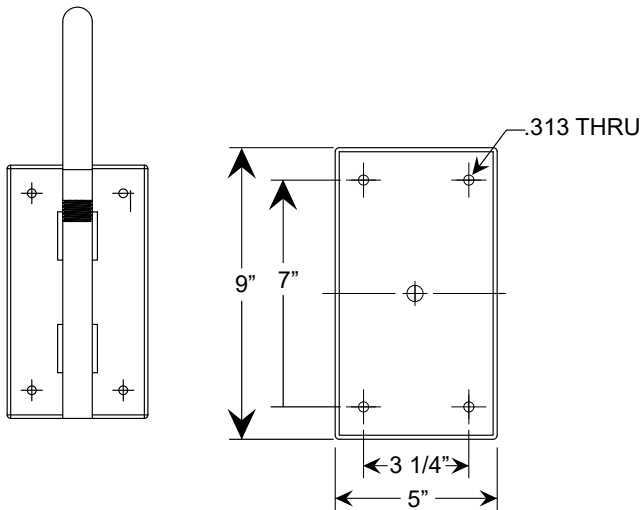

FINISHES
*Marine Grade Finish has an additional charge

Standard Colors	Standard Grade	Marine Grade*	Premium Colors	Premium Grade	Marine Grade*
Aspen Green	10	10M	High Gloss Black	01	01M
Cantaloupe	11	11M	Arctic Silver	14	14M
Lilac	12	12M	Candy Apple Red	64	64M
Putty	13	13M	Cobalt Blue	65	65M
Raw Unfinished	40	NA	Caramel	66	66M
Black	41	41M	Butterscotch	67	67M
Forest Green	42	42M	Black Silver	68	68M
Bright Red	43	43M	Gunmetal Gray	69	69M
White	44	44M	Mayan Gold	79	NA
Bright Blue	45	45M	Textured Desert Stone	80	80M
Sunny Yellow	46	46M	Extreme Chrome	81	81M
Aqua Green	47	47M	Graystone	82	82M
Galvanized	49	NA	Oil Rubbed Bronze	83	83M
Navy	50	50M	Carbon Graphite	96	96M
Architectural Bronze	51	51M			
Patina Verde	52	52M			
Copper Clay	53	53M			
Silver	56	56M			
Black Verde	61	61M			
Painted Chrome	70	70M			
Painted Copper	71	71M			
Textured Black	72	72M			
Matte Black	73	73M			
Textured Architectural Bronze	76	76M			
Textured White	77	77M			
Textured Silver	78	78M			

Consult Factory for additional paint charges and availability.