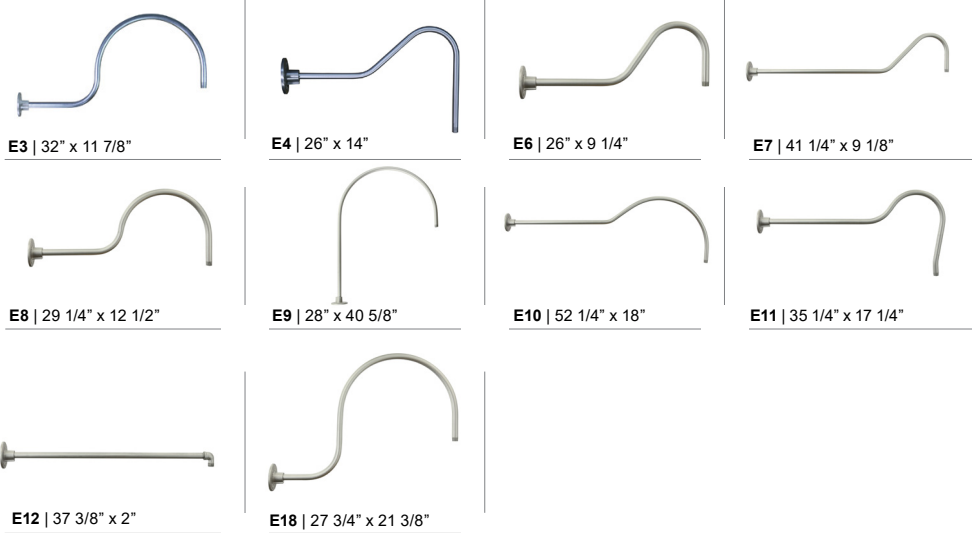

Project: _____
Fixture Type: _____ Quantity: _____
Customer: _____

ARM MOUNTS | Dimensions are Projection x Height | CB included with all arms