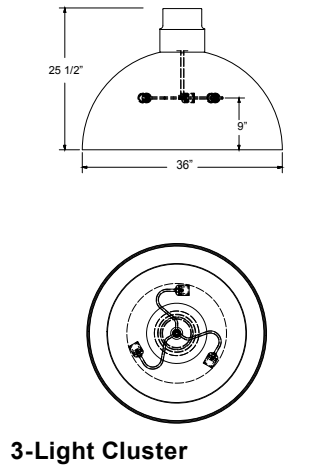

Project: _____
Fixture Type: _____ Quantity: _____
Customer: _____

Specifications

Material:
RLM shades are constructed of heavy duty spun aluminum. Wall back plate and ballast housing are cast aluminum. All fasteners are stainless steel. Inside of shade is reflective white finish for all colors except galvanized paint finish. Screw hardware may not match paint.

Glass:
Choice of clear, frosted or prismatic glass is optional. (Not available with 3-light)

Lens:
Flat, 92% transmission white acrylic lens, 0.059" thick is optional. (Not available with 3-light)

Electrical:
Medium Base Socket, 200w Maximum or GU24 Socket.
Approximately 12" of pull wire extends from fixture. Additional pull wire provided for post mount arms and wall mounts.

Certifications:
Cord mounts are UL Listed for dry locations. Arm mount, stem mount and wall mount are UL Listed for wet locations.

Finish:
A polyester powder coat high quality finish is electro-statically applied and baked at 430° for exceptional durability and color retention. Products undergo an intensive five-step cleansing and pretreatment process for maximum paint adhesion.

Marine grade finish provides superior salt, humidity and UV protection. This coating withstands up to 3000 hours of continuous salt spray, comes with a 5-year warranty and is available in either a textured or gloss surface.

Modifications:
Consult factory for custom or modified designs.

**OSND36
200w Max
Medium Base**

Weight: 20.0 lbs

Catalog Logic

OSND36 - MB - E6 - CBC - 100GLCL - 72 - 72 - 72

RLM Style	Lamp Base	Mounting Source	Accessories	Glass	Finish	Inside Shade Finish	3-light Cluster Finish

Catalog Number	1	2	3	4	5	6	7
OSND36							

1 LAMP BASE	
MB	(Medium Base, 200w Max)
GU24	(GU24 Base)
3MBQM	(3-light medium base curved arm cluster, medium)

2 MOUNTING SOURCES*	
Arm Mounts (Cast back plate included)	
E3 E4 E6 E7 E8 E9 E10 E11 E12 E18	
Wall Mount	
WM55	

Cable Mounts** (Includes 1" x 5 3/8" canopy)	
SSC-BLC	(Stainless steel cable with 6' Black SJT Cord)
SSC-WHC	(Stainless steel cable with 6' White SJT Cord)
SSC-XXXX	(Stainless steel cable with 6' Color cord. Replace XXXX with color cord designation below)

**Cord/Cable Canopy finish will match fixture finish.	
SJT Cord	
BLC (6' Black SJT Cord)	WHC (6' White SJT Cord)
Solid Fabric Colored Cords	
BLSF (6' Black)	ORSF (6' Orange)
GYSF (6' Gray)	LGSF (6' Lime Green)
CHSF (6' Chocolate Brown)	KGSF (6' Kelly Green)
WHSF (6' White)	CBSF (6' Cobalt Blue)
CASF (6' Cardinal)	SBSF (6' Sky Blue)

Patterned Fabric Colored Cords	
BWHPF (6' Black/White Houndstooth)	BIHPF (6' Brown/Ivory Houndstooth)
GYCPF (6' Gray/Citrus Yellow)	MOSPF (6' Magenta/Orange Stripe)
NMTPF (6' Navy Mini Tweed)	

Glossy Fabric Colored Cords	
GMGF (6' Gun Metal)	SSGF (6' Sterling Silver)
CPGF (6' Copper Penny)	BRGF (6' Bronze)
GOGF (6' Gold)	

Stem Mounts (Includes STC Flat Canopy)	
1/2" (13/16" OD) Rigid	3/4" (1" OD) Rigid Stems
2ST6 2ST12 2ST18	3ST6 3ST12 3ST18
2ST24 2ST36 2ST48	3ST24 3ST36 3ST48
2ST60 2ST72 2ST96	3ST60 3ST72 3ST96

*Arm mount, Wall mount or Stem finish will match fixture finish.