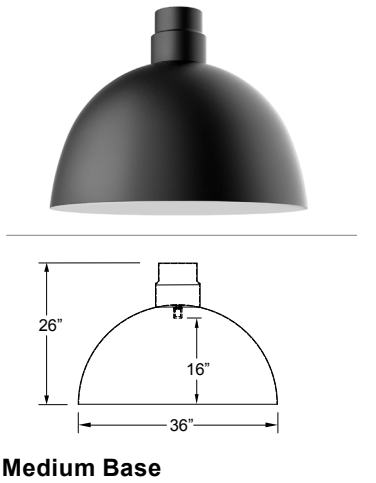

Project: _____
 Fixture Type: _____ Quantity: _____
 Customer: _____

Specifications

Material:
 RLM shades are constructed of heavy duty spun aluminum. Wall back plate and ballast housing are cast aluminum. All fasteners are stainless steel. Inside of shade is reflective white finish for all colors except galvanized paint finish. Screw hardware may not match paint.

Glass:
 Choice of clear, frosted or prismatic glass is optional. (Not available with 3-light)

Lens:
 Flat, 92% transmission white acrylic lens, 0.059" thick is optional. (Not available with 3-light)

Electrical:
 Medium Base Socket, 200w Maximum or GU24 Socket.
 Approximately 12" of pull wire extends from fixture. Additional pull wire provided for post mount arms and wall mounts.

Modifications:
 Consult factory for custom or modified designs.

**OSND36
 200w Max
 Medium Base**

Weight: 20.0 lbs

Catalog Logic

OSND36 - MB - E6 - CBC - 100GLCL - 72 - 72 - 72

RLM Style	Lamp Base	Mounting Source	Accessories	Glass	Finish	Inside Shade Finish	3-light Cluster Finish
-----------	-----------	-----------------	-------------	-------	--------	---------------------	------------------------